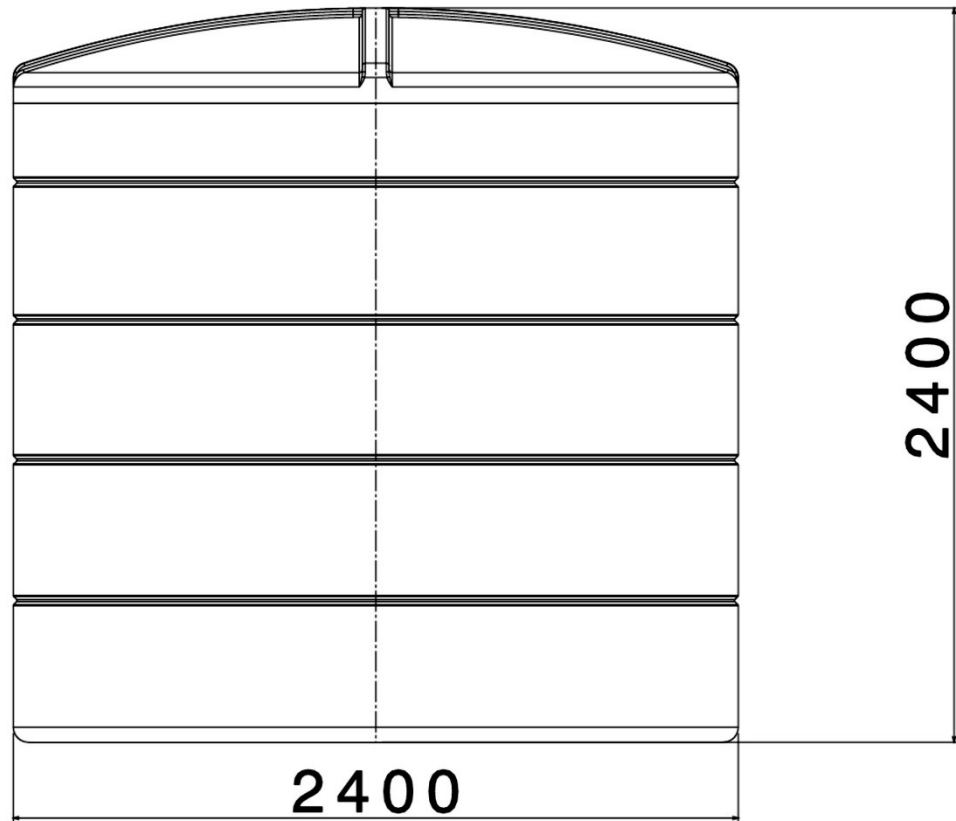

Enduramaxx 9500L Vertical Tank

Technical Data Sheet

172220xx - Vertical Tank

Distributed by:

Fuel Proof Ltd
Middleton Business Park
Middleton Road
Heysham
Lancashire
LA3 3FH

Tel: 01524 850685
Fax: 01524 859681
e-mail: sales@waterstorage.co.uk
Web: www.waterstorage.co.uk

Standard Outlet	2" BSP
Manhole (Internal Diameter)	410mm
Colours Available	Black 17222001
	Natural 17222002
	Dark Green 17222003
	Dark Grey 17222004