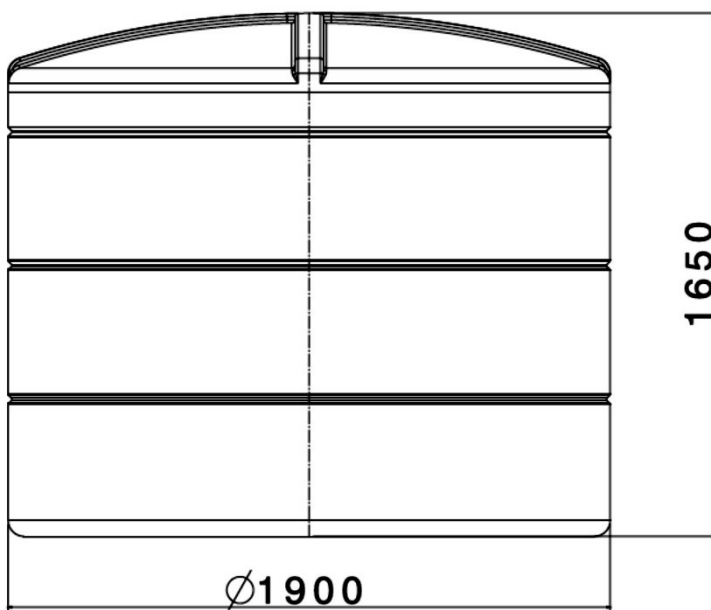

Enduramaxx 4000L Vertical Tank

Technical Data Sheet

172212xx - Vertical Tank

| | |
|-----------------------------|---------------------|
| Standard Outlet | 2" BSP |
| Manhole (Internal Diameter) | 410mm |
| Colours Available | Black 17221201 |
| | Natural 17221202 |
| | Dark Green 17221203 |
| | Dark Grey 17221204 |