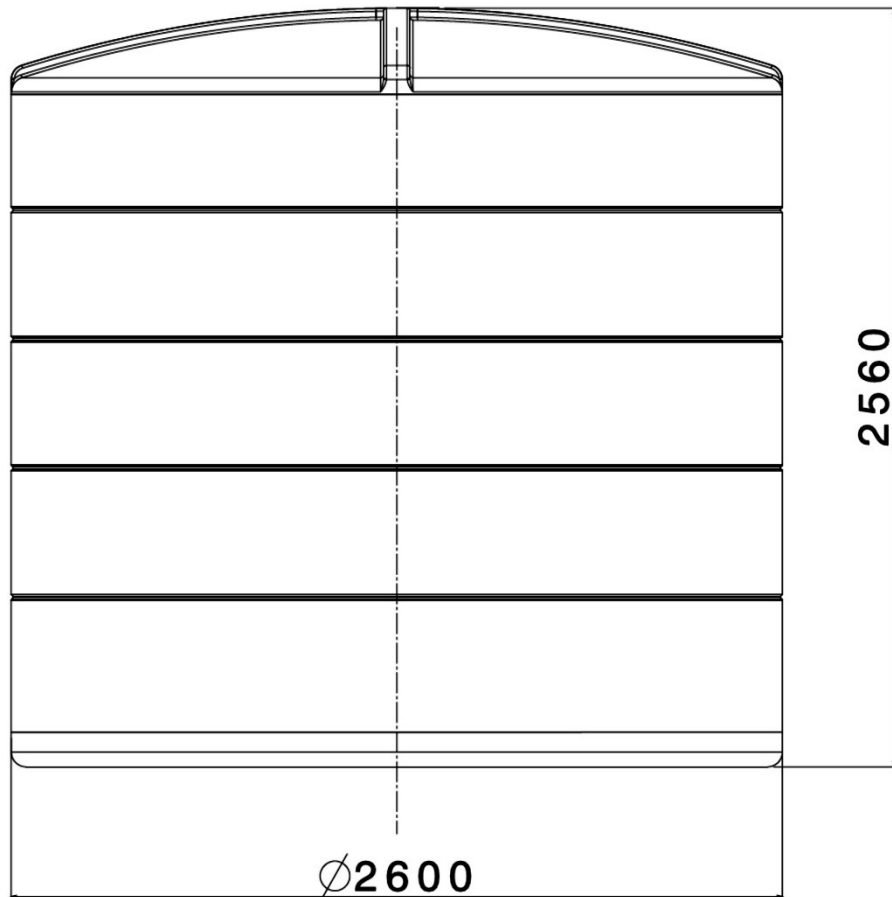

Enduramaxx 12000L Vertical Tank

Technical Data Sheet

172225xx - Vertical Tank

Distributed by:

Fuel Proof Ltd
Middleton Business Park
Middleton Road
Heysham
Lancashire
LA3 3FH

Tel: 01524 850685
Fax: 01524 859681
e-mail: sales@waterstorage.co.uk
Web: www.waterstorage.co.uk

Standard Outlet		2" BSP
Manhole (Internal Diameter)		567mm
Colours Available	Black	17222501
	Natural	17222502
	Dark Green	17222503
	Dark Grey	17221504